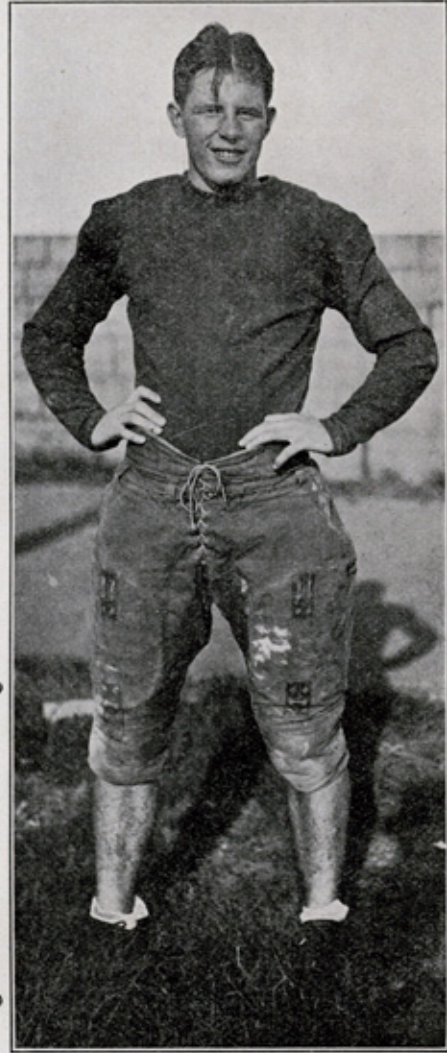

MURPHY
W. and M.

COLLINS CLEANING & DYEING CO.

(Odorless)

THE ONE-DAY FELLOW

CLEANING, PRESSING *and* REPAIRING

HAT WORK

Phone 48