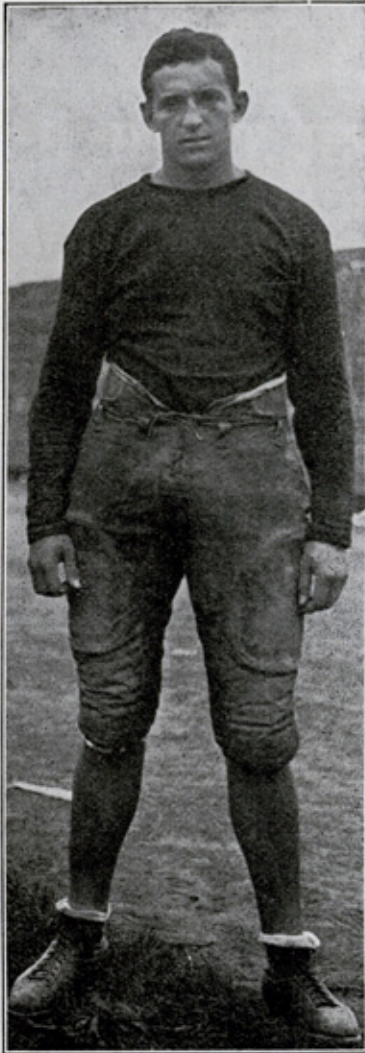

The Jeffersen

The Popular Place for Popular People

Ideally Situated in the Heart of Richmond

Excellent Cuisine — Table d'Hote Luncheons and Dinners

SPACIOUS BALLROOM for DANCING and BANQUETS

WALLINGTON HARDY, *Manager*

BENTON
W. and M.